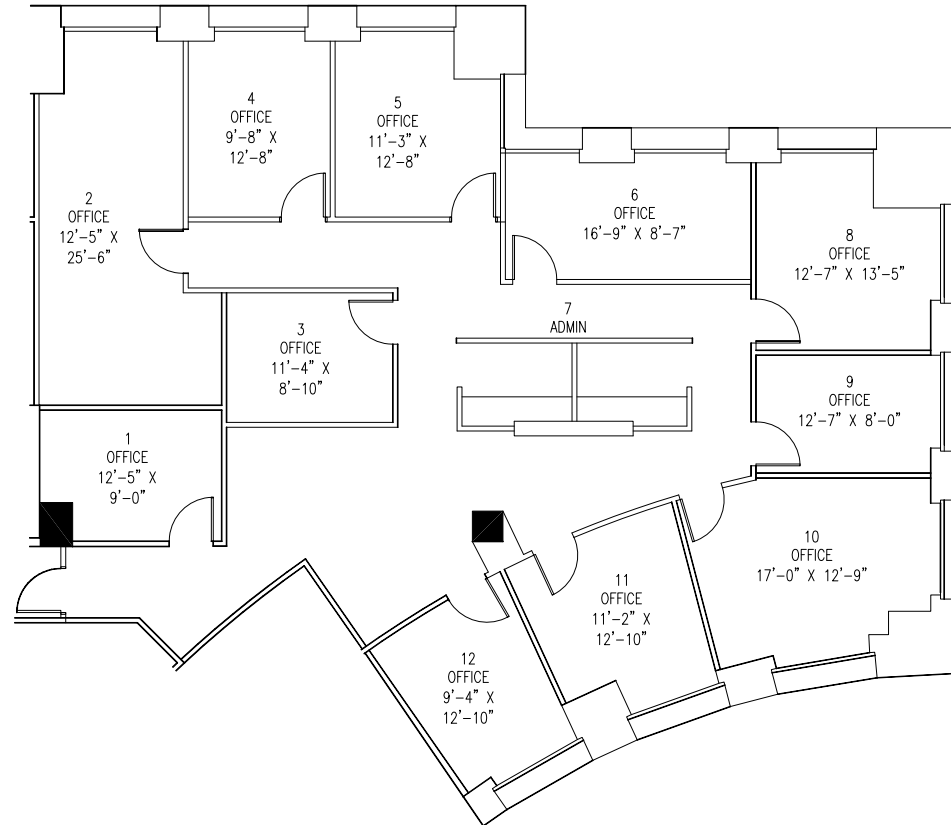

For Lease

Dominion Plaza East - 17300 Preston Road, Dallas, Texas 75252

Suite 250
2,882 rsf

Although information has been obtained from sources deemed reliable, neither Owner nor JLL makes any guarantees, warranties or representations, express or implied, as to the completeness or accuracy as to the information contained herein. Any projections, opinions, assumptions or estimates used are for example only. There may be differences between projected and actual results, and those differences may be material. The Property may be withdrawn without notice. Neither Owner nor JLL accepts any liability for any loss or damage suffered by any party resulting from reliance on this information. If the recipient of this information has signed a confidentiality agreement regarding this matter, this information is subject to the terms of that agreement. ©2020 Jones Lang LaSalle IP, Inc. All rights reserved.