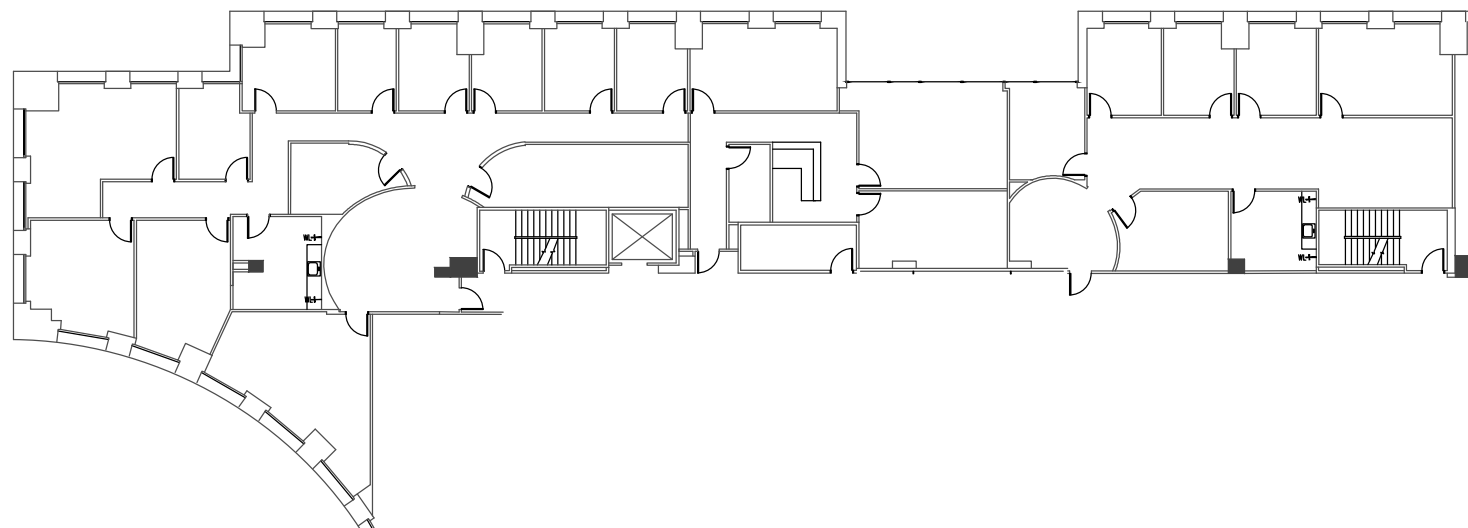

## Dominion Plaza East - 17300 Preston Road, Dallas, Texas 75252

**Suite 200**  
7,697 rsf

Although information has been obtained from sources deemed reliable, neither Owner nor JLL makes any guarantees, warranties or representations, express or implied, as to the completeness or accuracy as to the information contained herein. Any projections, opinions, assumptions or estimates used are for example only. There may be differences between projected and actual results, and those differences may be material. The Property may be withdrawn without notice. Neither Owner nor JLL accepts any liability for any loss or damage suffered by any party resulting from reliance on this information. If the recipient of this information has signed a confidentiality agreement regarding this matter, this information is subject to the terms of that agreement. ©2020 Jones Lang LaSalle IP, Inc. All rights reserved.